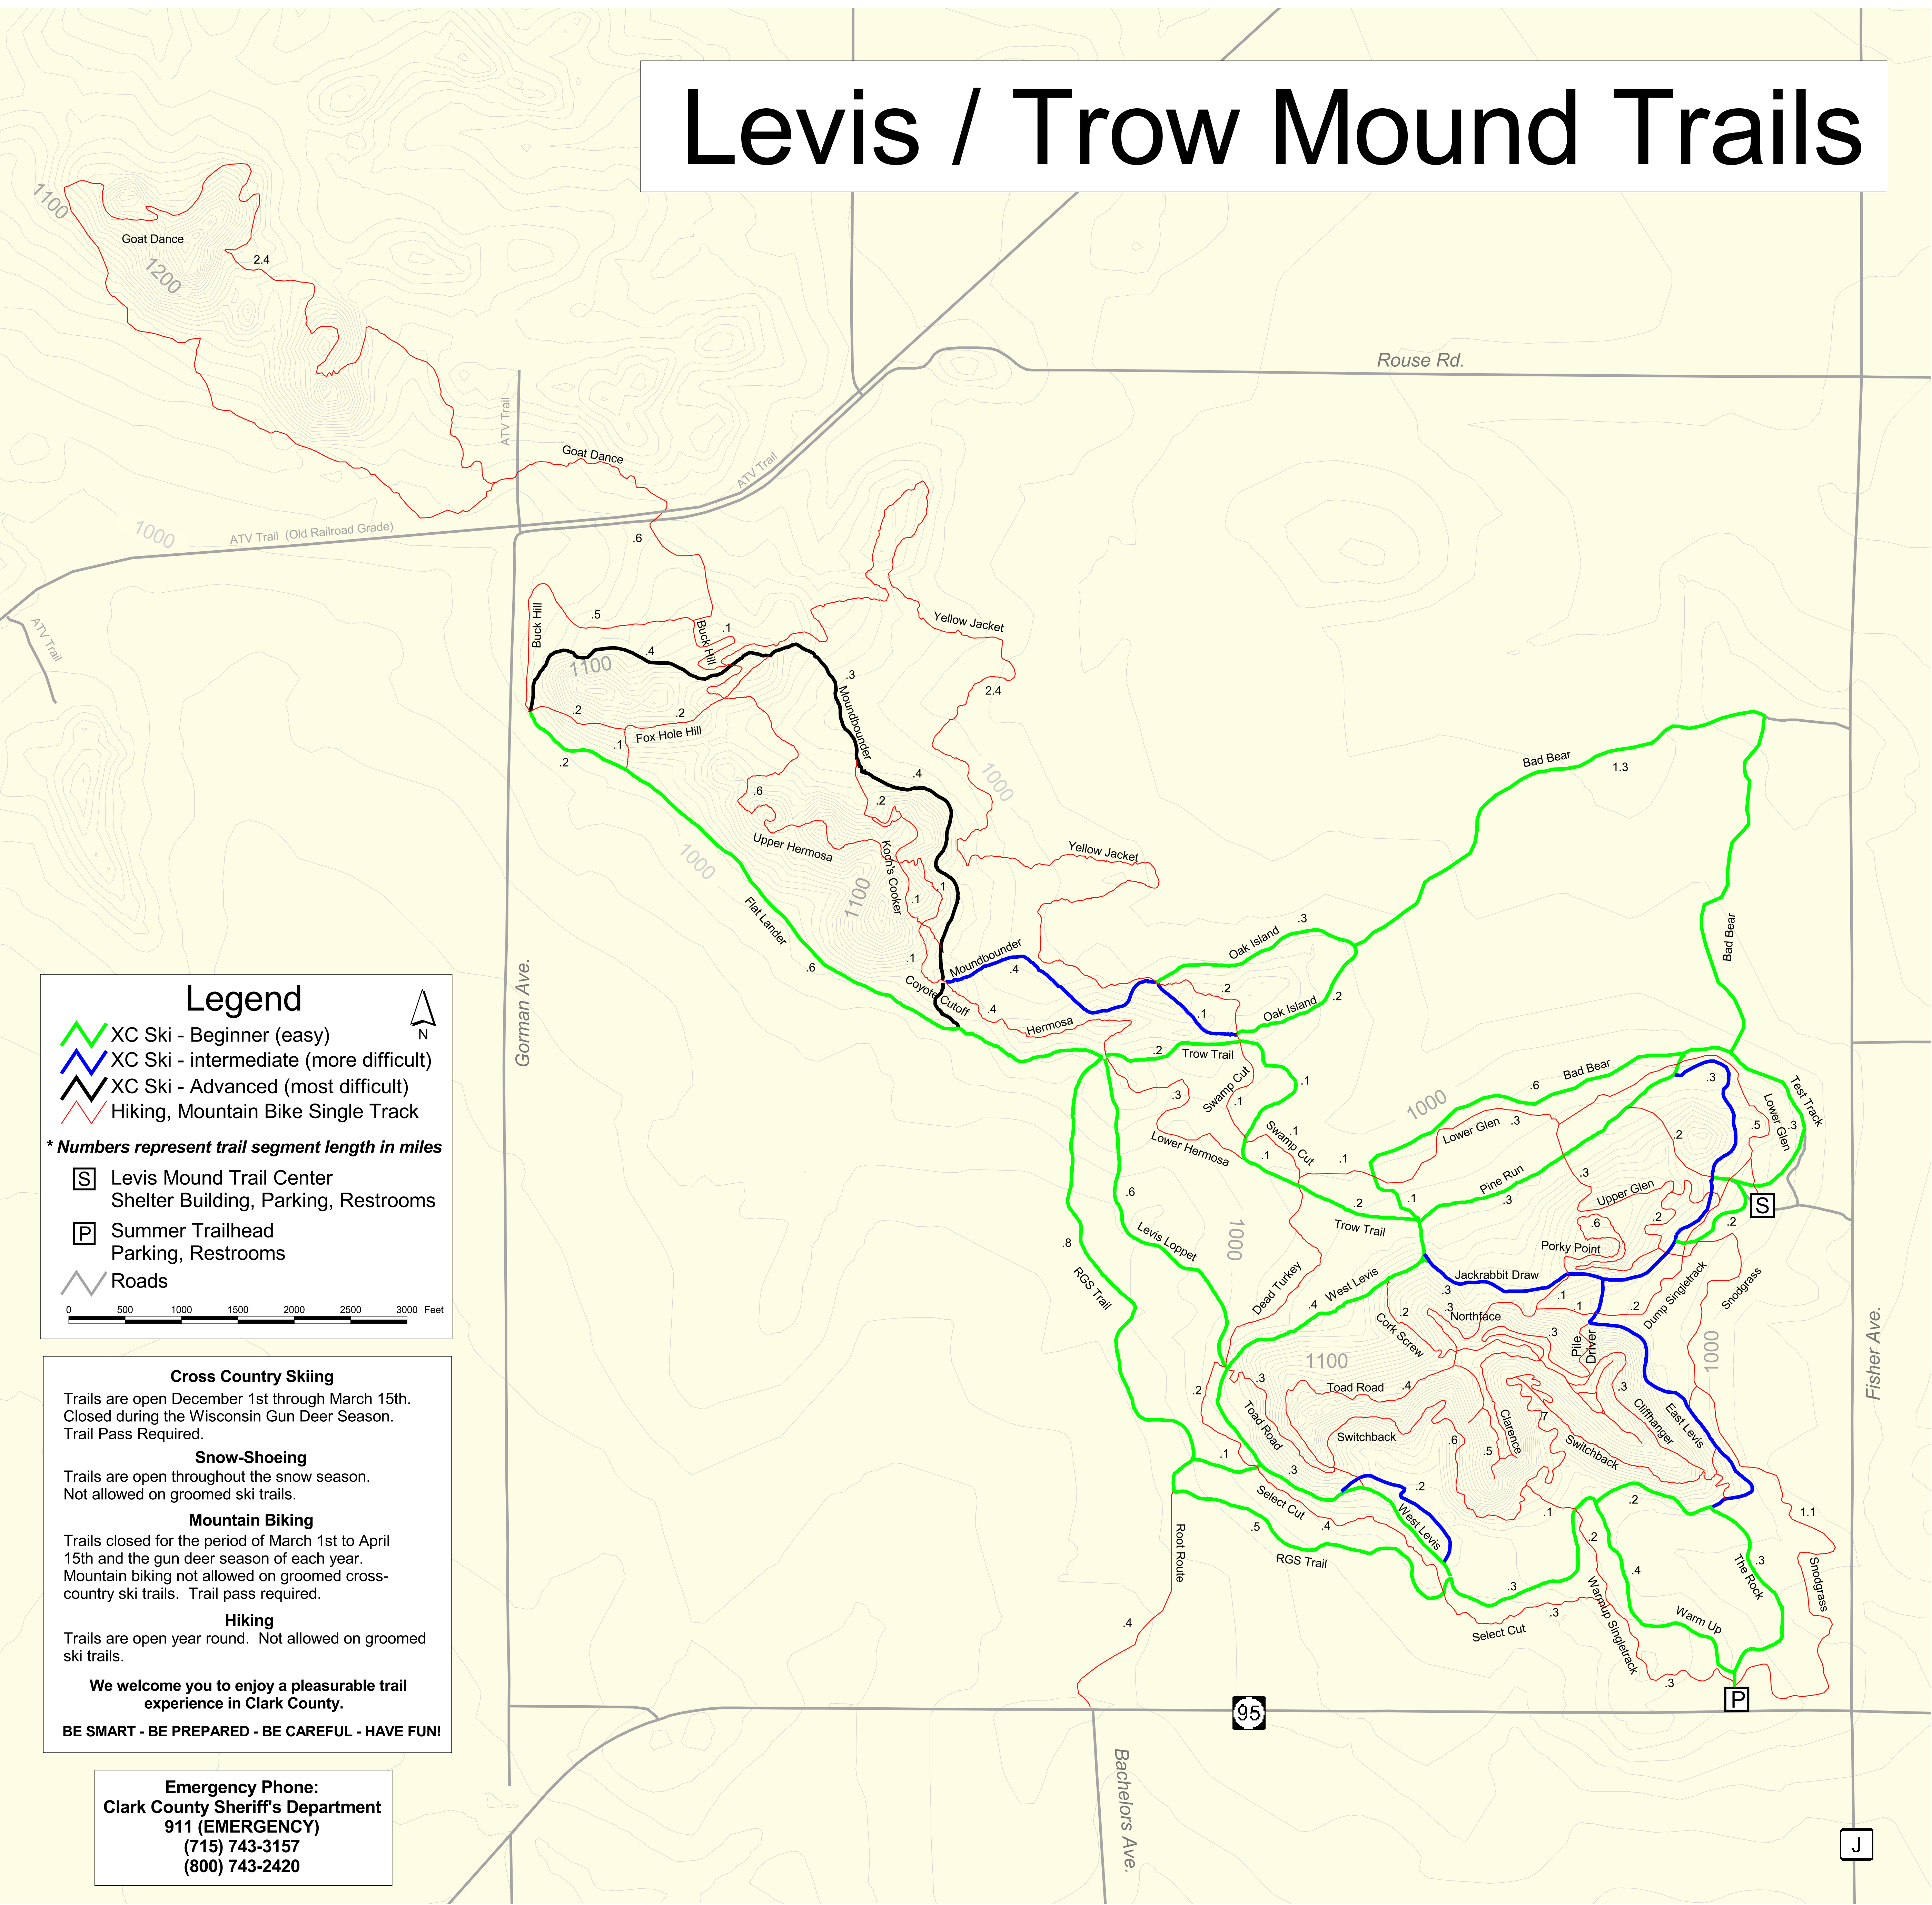

# Levis / Trow Mound Trails

### Legend

- XC Ski - Beginner (easy)
- XC Ski - intermediate (more difficult)
- XC Ski - Advanced (most difficult)
- Hiking, Mountain Bike Single Track

\* Numbers represent trail segment length in miles

- Levis Mound Trail Center  
Shelter Building, Parking, Restrooms
- Summer Trailhead  
Parking, Restrooms
- Roads

**Cross Country Skiing**  
 Trails are open December 1st through March 15th. Closed during the Wisconsin Gun Deer Season. Trail Pass Required.

**Snow-Shoeing**  
 Trails are open throughout the snow season. Not allowed on groomed ski trails.

**Mountain Biking**  
 Trails closed for the period of March 1st to April 15th and the gun deer season of each year. Mountain biking not allowed on groomed cross-country ski trails. Trail pass required.